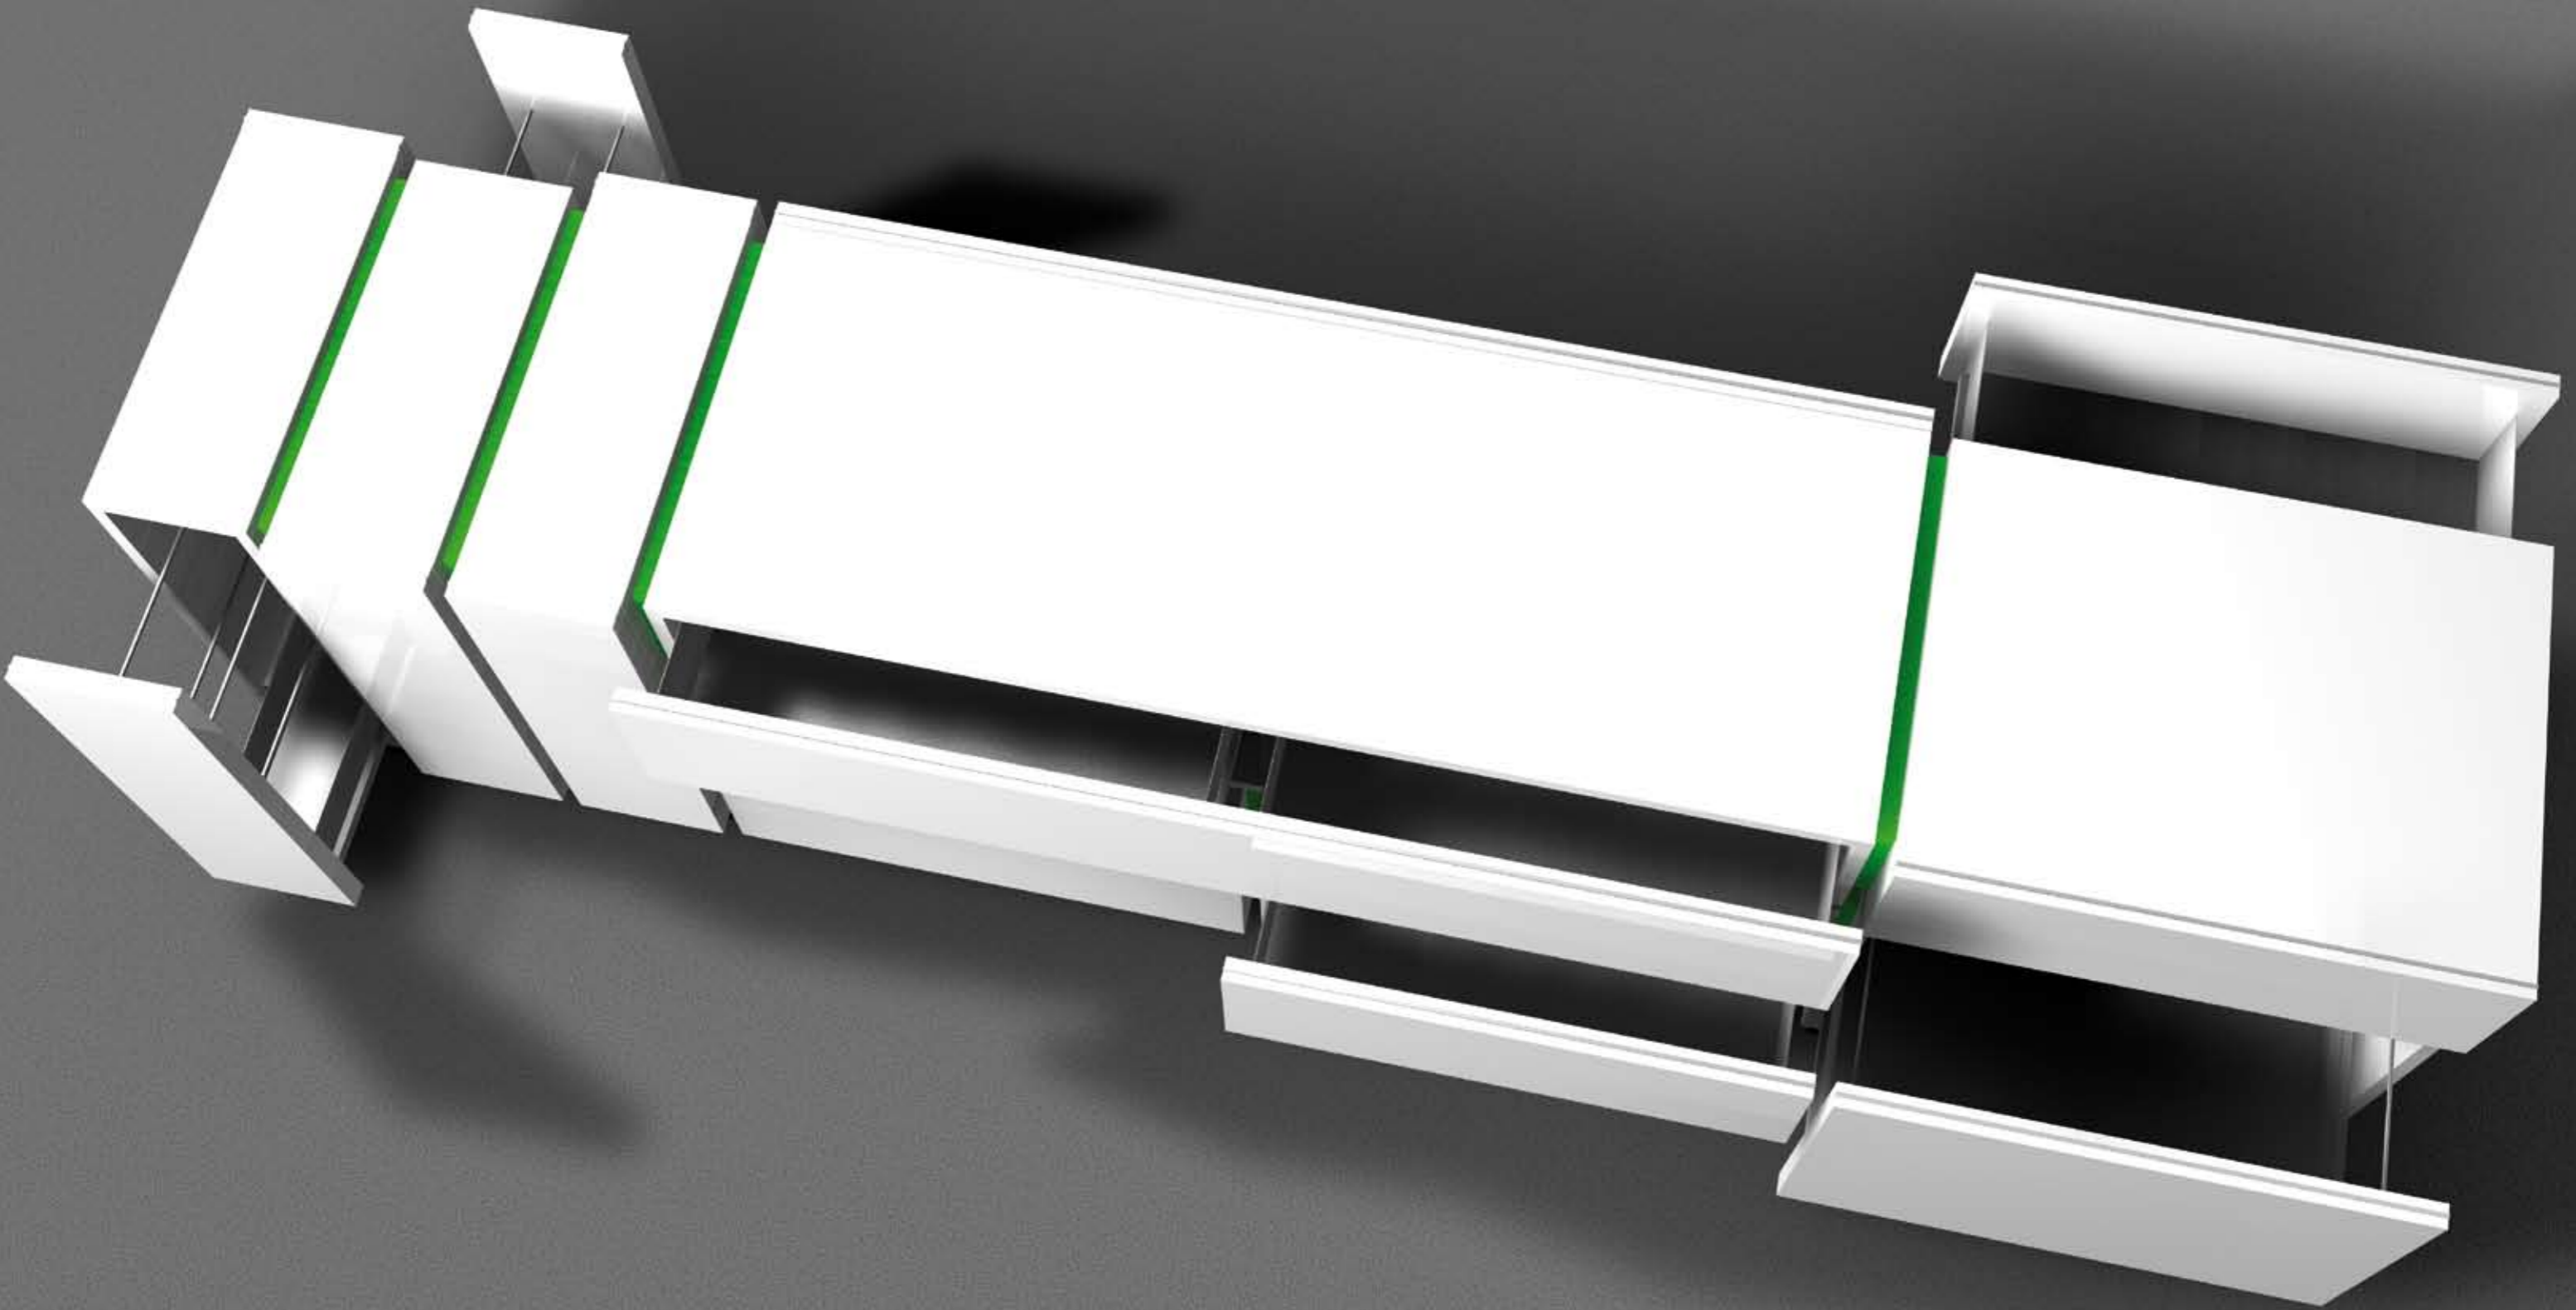

walnut

wengé

oak

cherry

white-grey

black