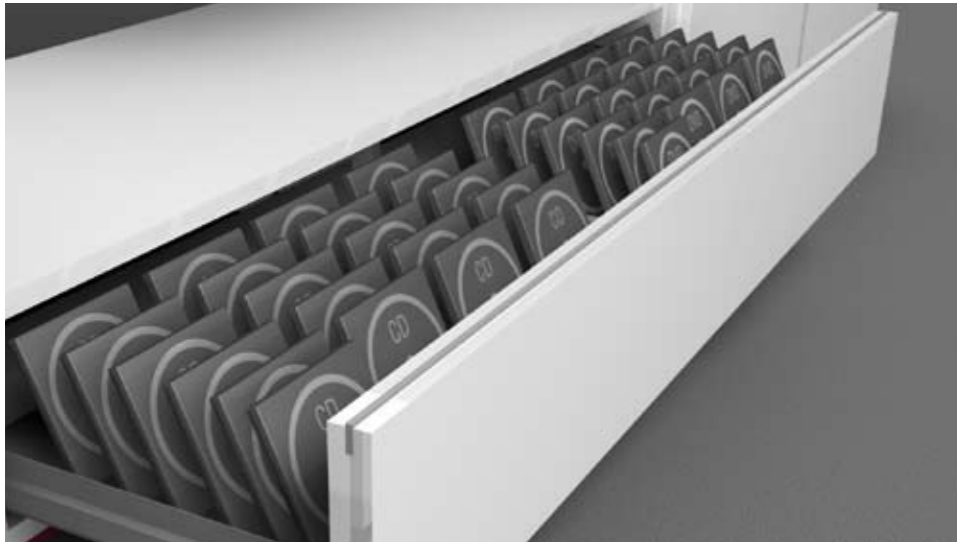

modul comes with a guarantee on all components.

All of which – carcasses, fronts, backs, drawers, hardware and interior fittings – are made from high-quality materials